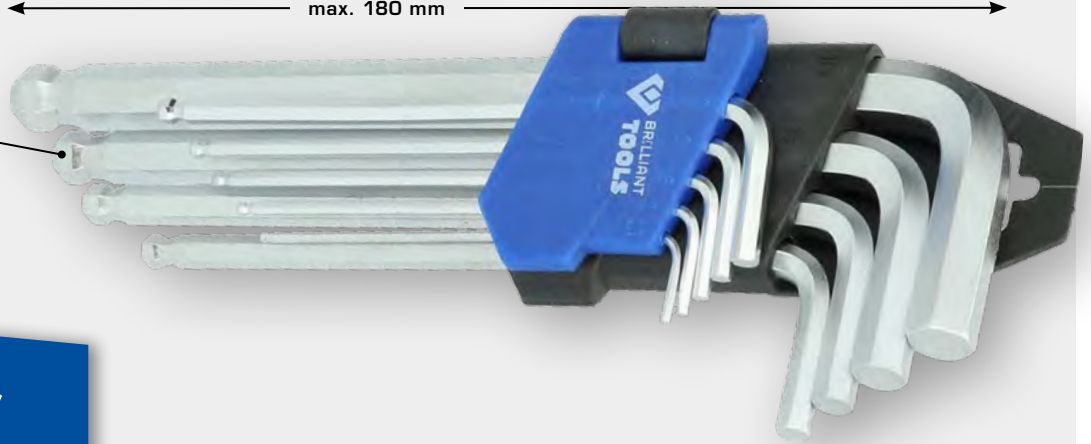

ANGLED KEY WRENCH

BT045009
EAN 4042146778067

**Ball end hexagon key wrench set,
short**

9
pcs.

max. 180 mm