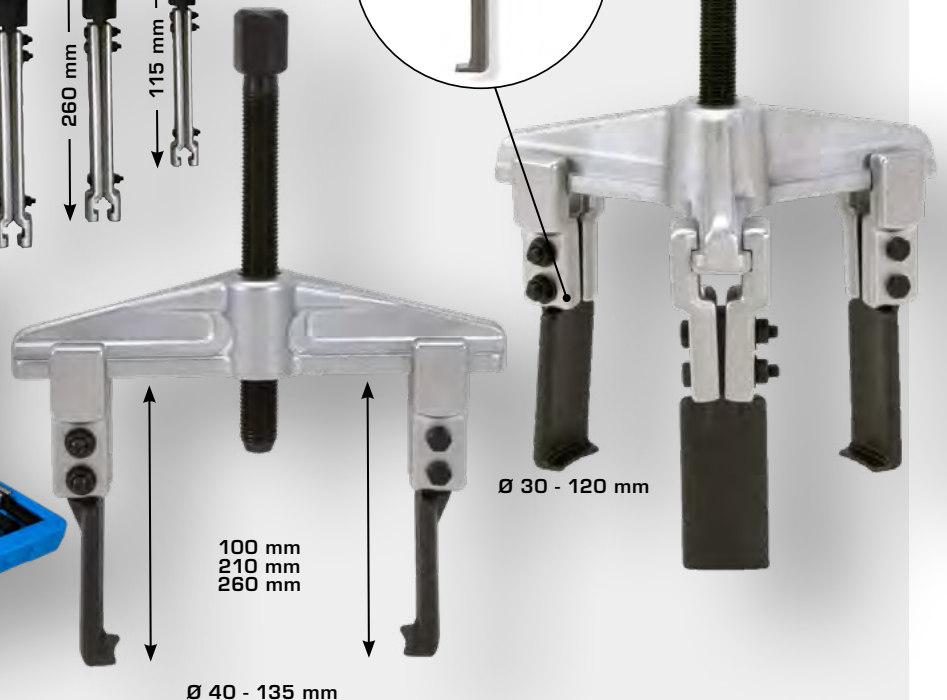

14
pcs.

BT631000
EAN 4042146780855
Universal puller set, 14 pcs

180,90 €