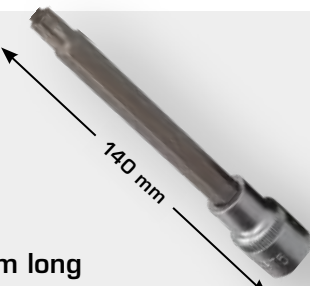

BT No.	★	← L → mm	EAN 4042146+	€
BT022980	T20	100	777015	5,50
BT022981	T25	100	777022	5,50
BT022982	T27	100	777039	5,50
BT022983	T30	100	777046	5,50
BT022984	T40	100	777053	5,50

BT No.	★	← L → mm	EAN 4042146+	€
BT022985	T45	100	777060	5,50
BT022986	T50	100	777077	5,50
BT022987	T55	100	777084	5,50
BT022988	T60	100	777091	6,50
BT022989	T70	100	777107	7,50

start from **6,50 €**

1/2"
12,5 mm

BT022700...705
1/2" TORX® bit socket, 140 mm long