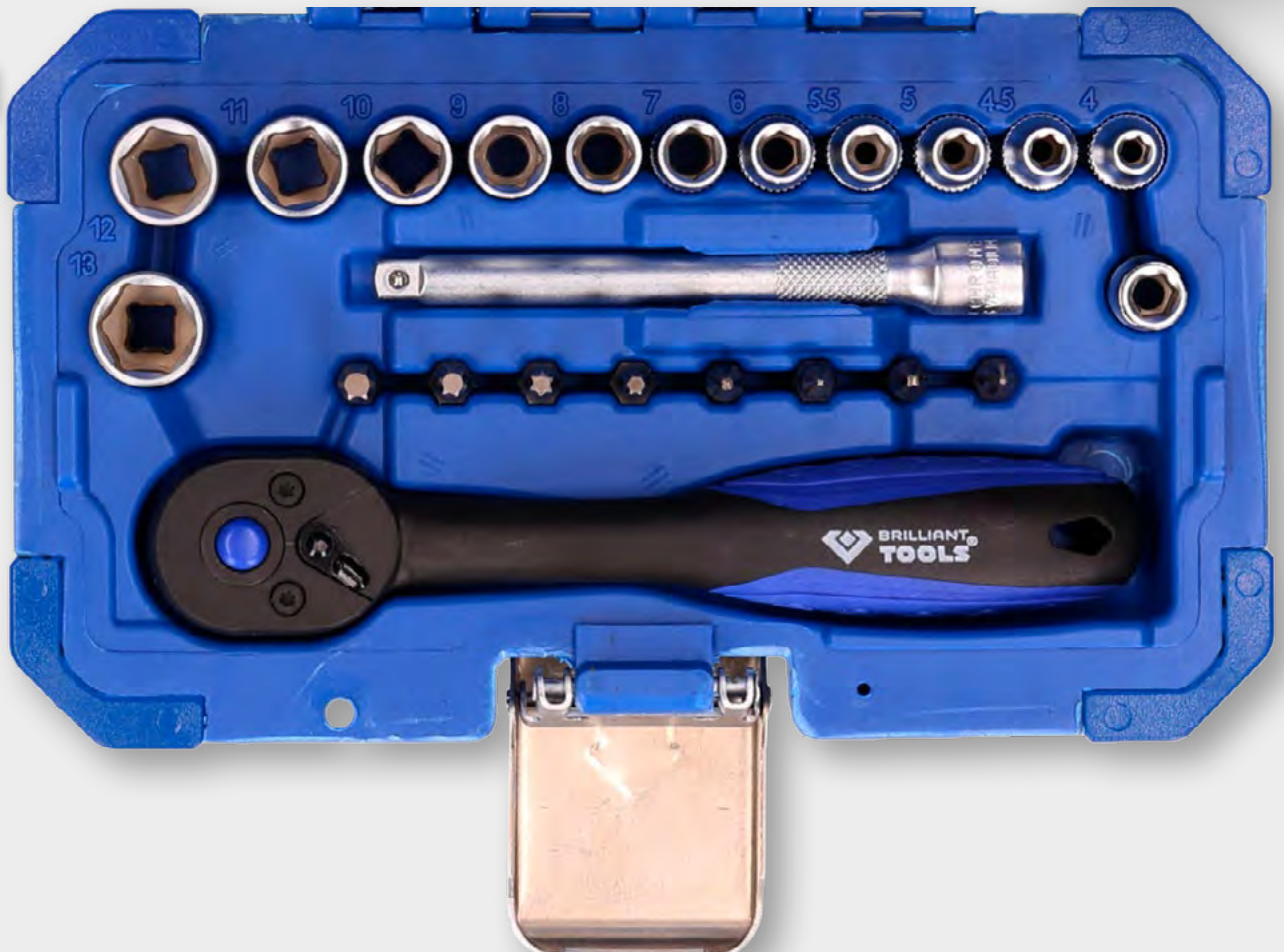

1/4"
6,3 mm

○
★
+