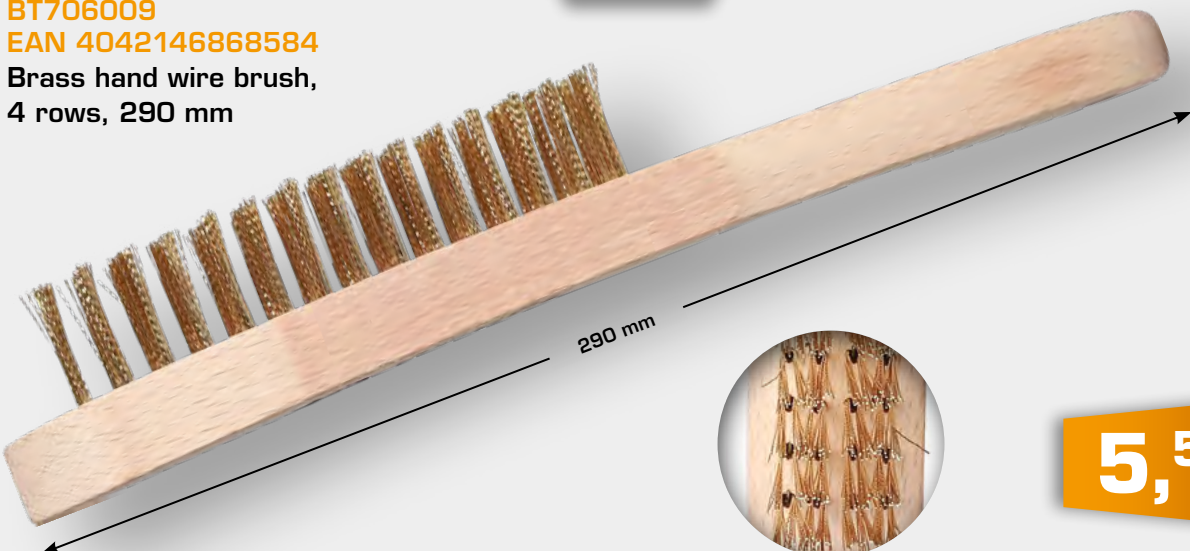

4,50 €

BRASS

BT706009
EAN 4042146868584
Brass hand wire brush,
4 rows, 290 mm