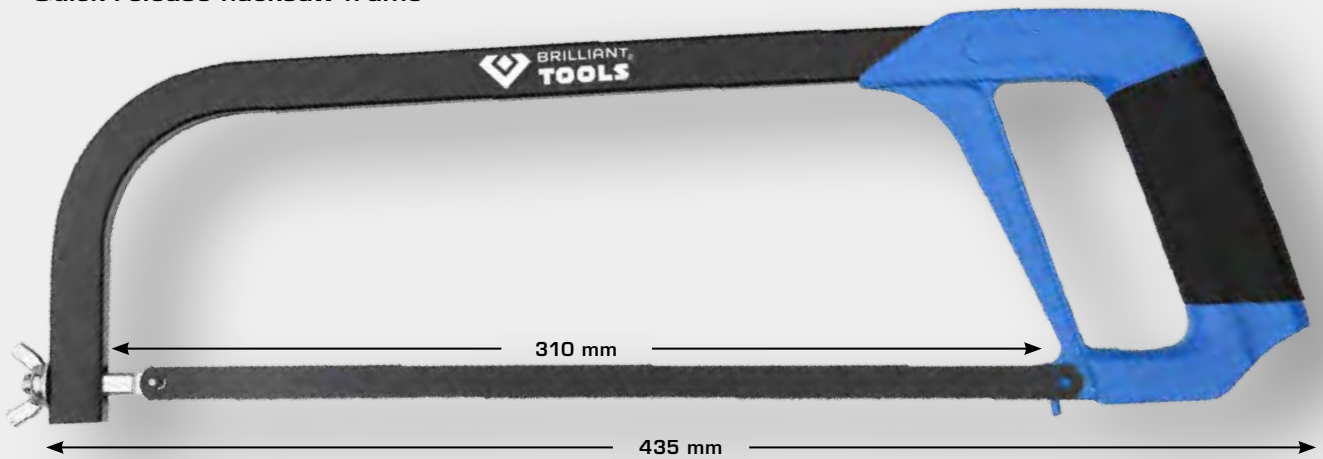

**7 DAYS,
24 HOURS**

WWW.BRILLIANT-TOOLS.COM

CUTTING AND SCRAPING TOOLS

BT101941
EAN 4042146871010
Small hand saw frame

6,50 €

BT101942
EAN 4042146871027
Quick release hacksaw frame

12,- €

3
pcs.