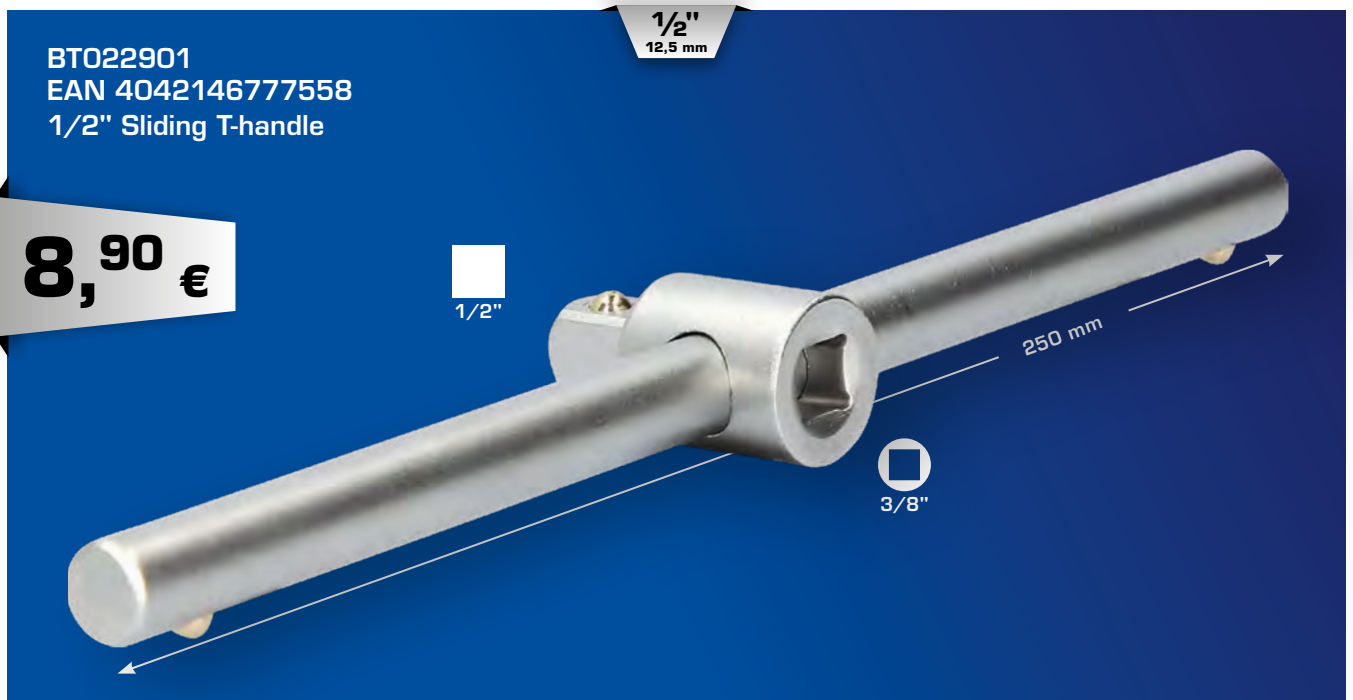

WHETHER LONG OR SHORT: ALWAYS THE RIGHT CHOICE!

BT022901
EAN 4042146777558
1/2" Sliding T-handle

1/2"
12,5 mm

8,90 €

1/2"

250 mm

3/8"