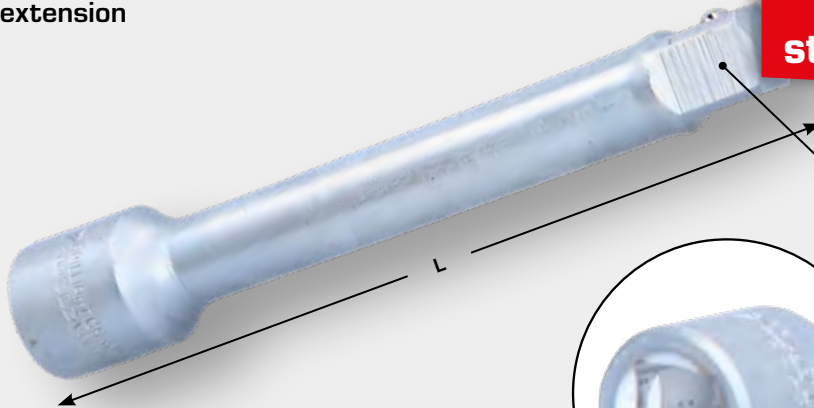

BT025906...907
3/4" extension

3/4"
19 mm

start from **12,90 €**

BT No.	O	← L → mm	EAN 4042146+	€
BT025906	3/4"	100	862995	12,90
BT025907	3/4"	200	863008	15,50