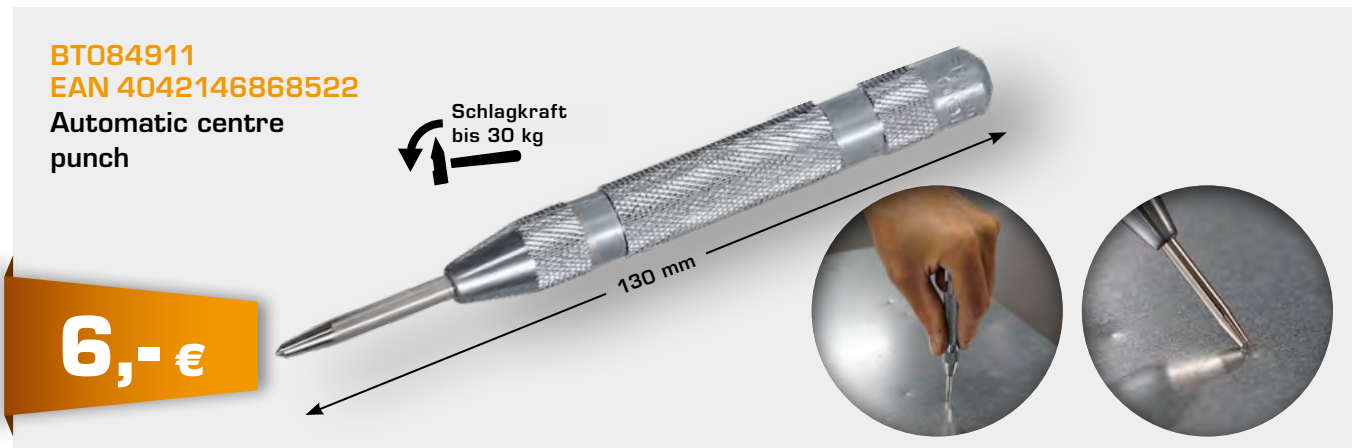

BT084911
EAN 4042146868522
Automatic centre punch