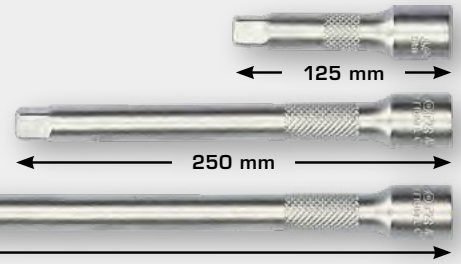

SOCKETS

BT022908...910

1/2" extension

1/2"
12,5 mm

start from **5,50** €

BT No.	← L → mm	EAN 4042146+	€
BT022908	125	777176	5,50
BT022909	250	777183	8,90
BT022910	750	777190	18,50