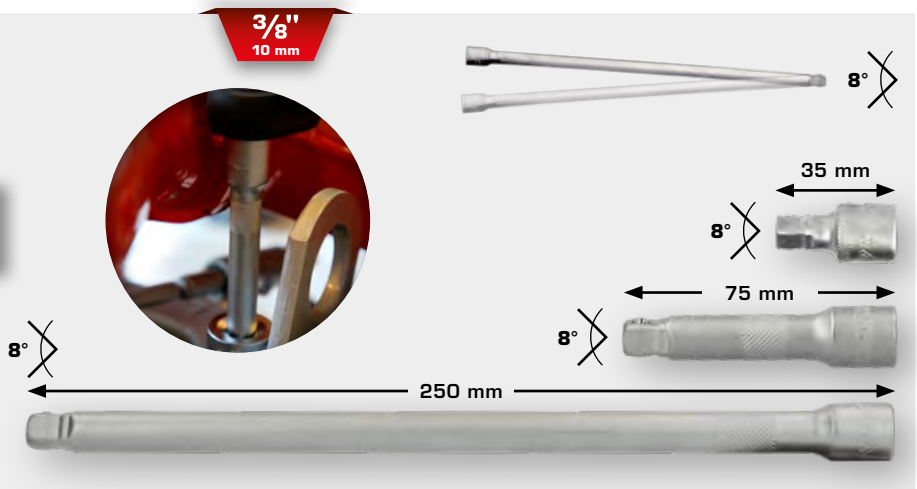

BT021910...912
3/8" wobble extension

start from **3,50 €**

BT No.	← L → mm	EAN 4042146+	€
BT021910	35	775868	3,50
BT021911	75	775875	4,50
BT021912	250	775882	6,50