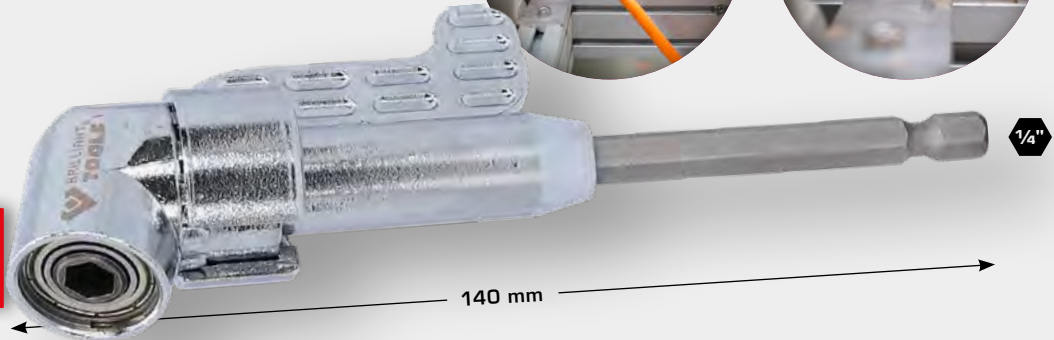

start from **3,50 €**

BT053001
EAN 4042146870600
 Angled bit holder, 105°

1/4"
 6,3 mm

9,- €

BT053003
EAN 4042146868461
 1/4" square drive-adaptor-set
 1/4" + 3/8" + 1/2", 3 pcs

3
 pcs.

1/4"
 6,3 mm
3/8"
 10 mm
1/2"
 12,5 mm