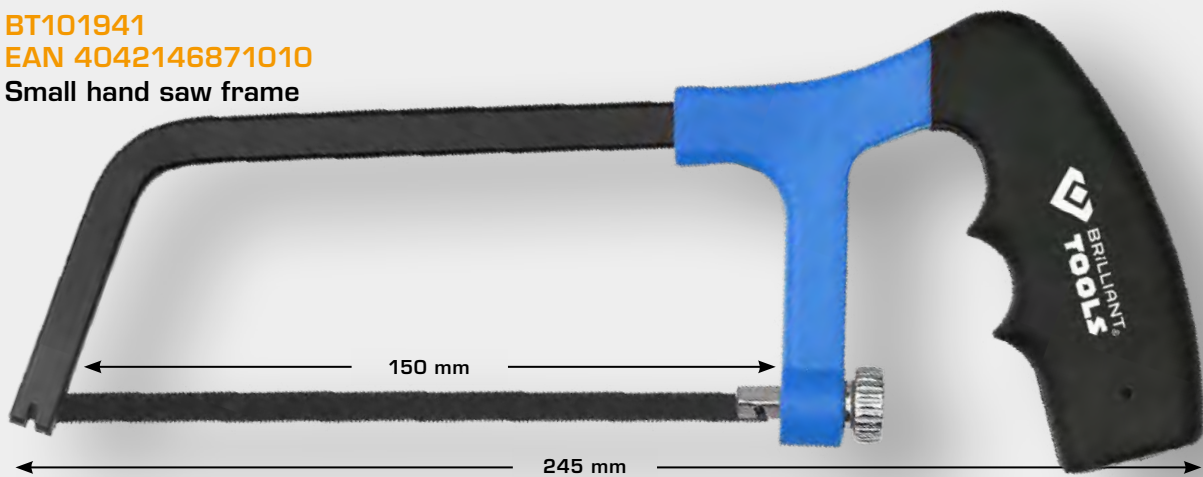

**7 DAYS,
24 HOURS**

WWW.BRILLIANT-TOOLS.COM

CUTTING AND SCRAPING TOOLS

BT101941
EAN 4042146871010
Small hand saw frame

6,50 €

BT101942
EAN 4042146871027
Quick release hacksaw frame

12,- €

3
pcs.