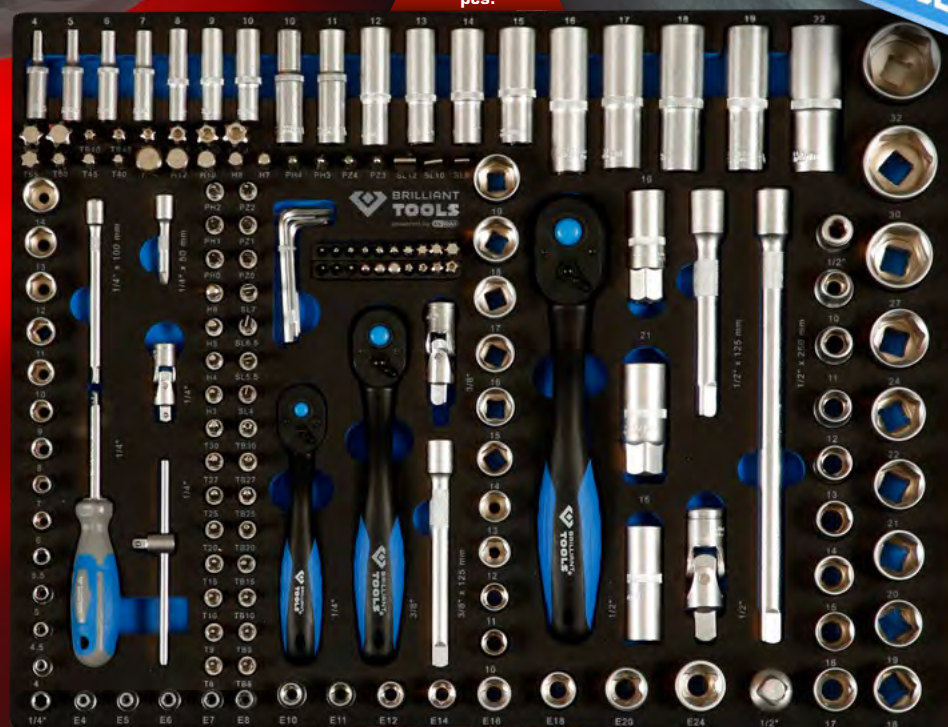

BT150900
EAN 4042146769942
Service cart

148,90 €

BT152900
EAN 4042146829882

Tool cabinet with
7 drawers, empty

WITH CENTRAL LOCKING

WITH INDIVIDUAL DRAWER LOCKING

Drawer internal dimensions 5 x 528 x 398 x 75 mm
2 x 528 x 398 x 150 mm

Ball-bearing

389,- €

207
pcs.

BT153207
EAN 4042146831878
Tool cabinet with 7 drawers and 207 tools

PROFESSIONAL WORKSHOP TROLLEY INCLUDING 207 PREMIUM TOOLS!

449,- €

170
pcs.

BT158170
Sockets

24
pcs.

BT158024

Combination and double-end ring spanner

13
pcs.

BT158013

Screwdrivers and pliers

VDE

WORKSHOP EQUIPMENT