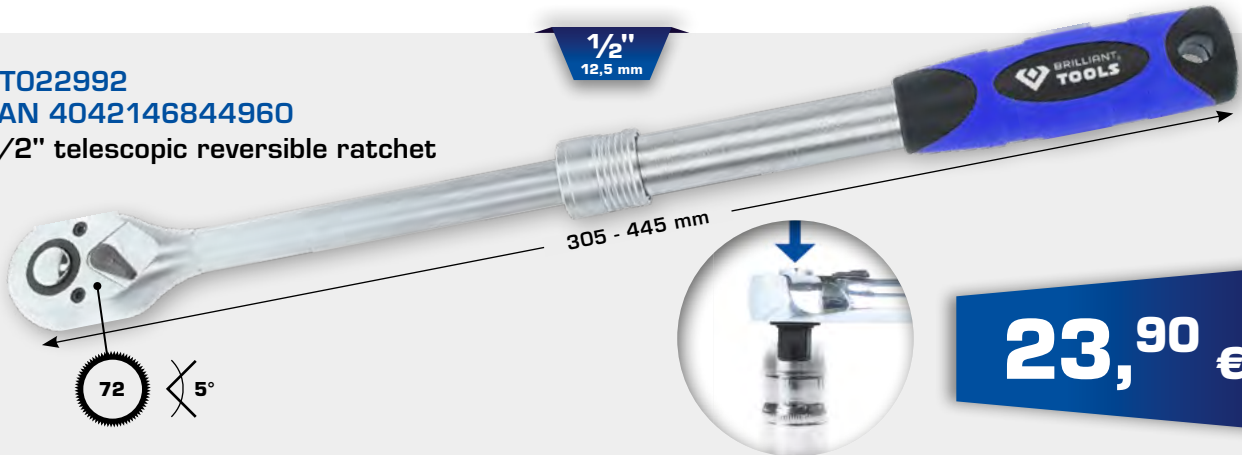

250 mm

20,- €

1/2"
12,5 mm

BT022992
EAN 4042146844960
1/2" telescopic reversible ratchet

1/2"
12,5 mm

23,90 €

BT022993
EAN 4042146844977
1/2" telescopic reversible ratchet with flexible head

1/2"
12,5 mm

30,- €

BT022401
EAN 4042146869277
1/2" telescopic handle

1/2"
12,5 mm

37,50 €

BT022401-1
EAN 4042146869284
Replacement head for BT022401

6,50 €

WHETHER LONG OR SHORT: ALWAYS THE RIGHT CHOICE!

BT022901
EAN 4042146777558
1/2" Sliding T-handle