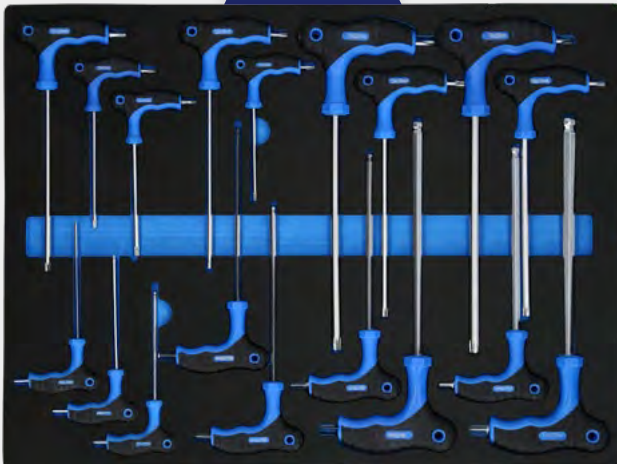

BT158024
 combination and double-end ring spanner

Drawer internal dimensions
 5 x 528 x 398 x 75 mm
 2 x 528 x 398 x 150 mm

Ball-bearing ✓

18
pcs.

BT158018
T-handle angled key wrench

16
pcs.

BT158016
Ratchet spanners