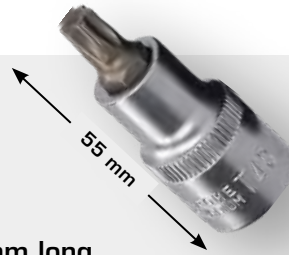

SOCKETS

start from **5,50 €**

1/2"
12,5 mm

BT022970...979
1/2" TORX® bit socket, 55 mm long