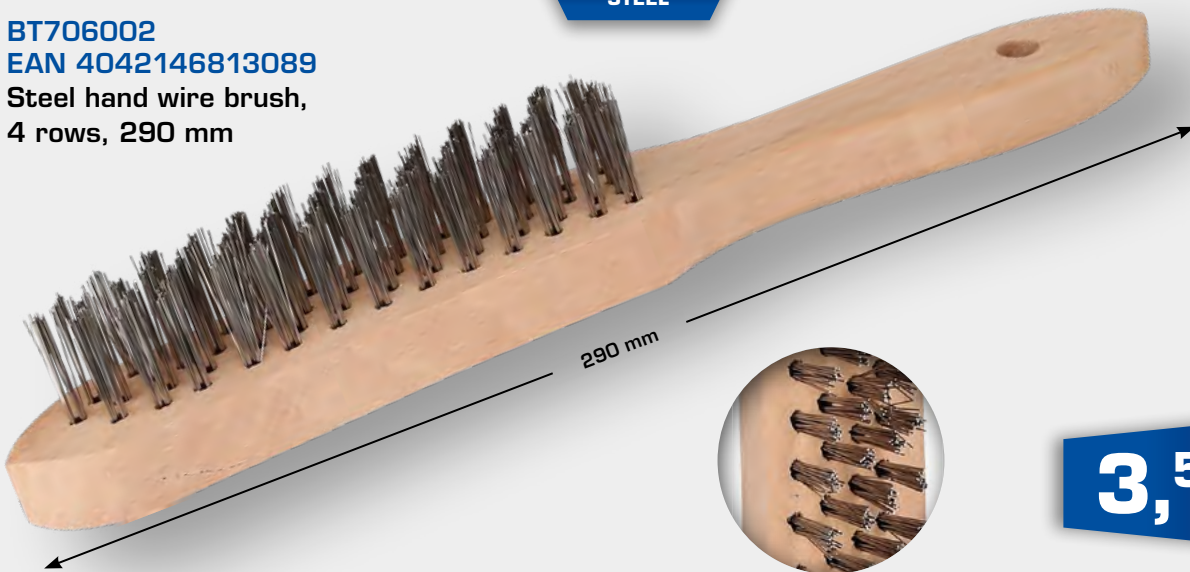

Brass

Nylon

Steel

STEEL

BT706002
EAN 4042146813089
Steel hand wire brush,
4 rows, 290 mm

3,50 €

STAINLESS STEEL

BT706003
EAN 4042146813096
Stainless steel hand wire brush,
3 rows, 290 mm