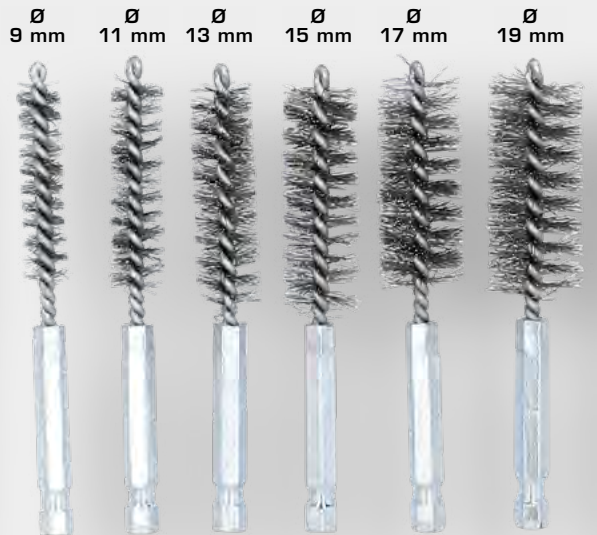

FILES AND BRUSHES

20
pcs.

1/4"
6,3 mm

BT103000
EAN 4042146859162
cleaning brush set, 20 pcs

24,90 €

Brass

Nylon

Steel