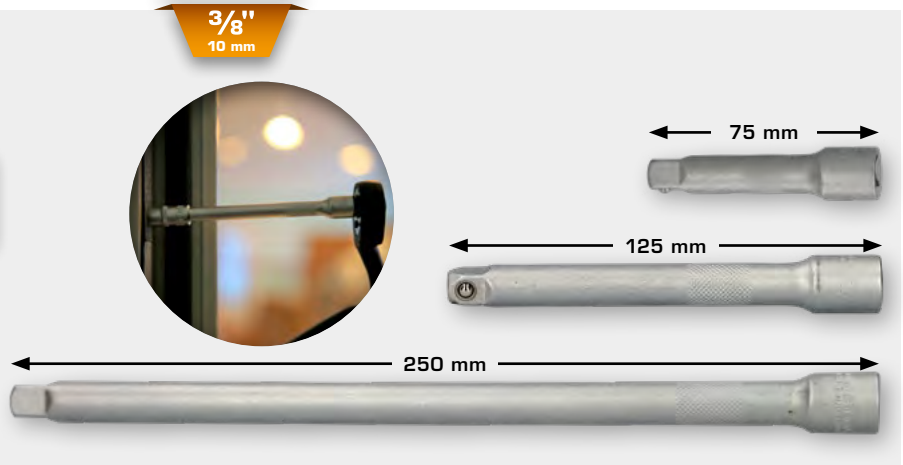

SOCKETS

BT021907...909
3/8" extension

start from **3,50 €**

BT No.	← L → mm	EAN 4042146+	€
BT021907	75	775837	3,50
BT021908	125	775844	4,50
BT021909	250	775851	5,50