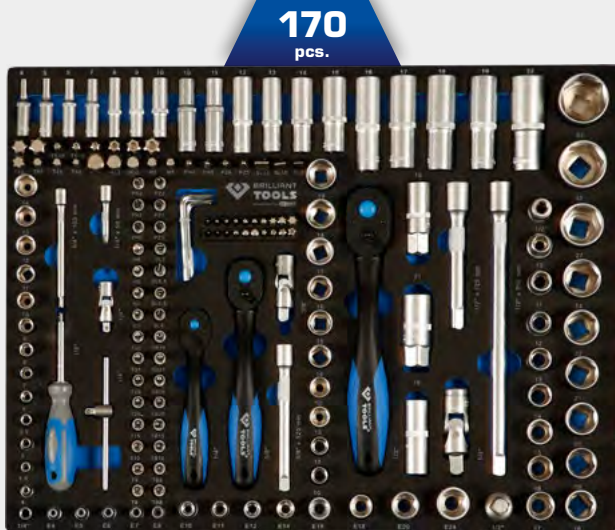

WORKSHOP EQUIPMENT

BT153473
EAN 4042146769942
Tool cabinet with 7 drawers and 473 tools

473
pcs.

BT053208
Bit set

208
pcs.

649,- €

170
pcs.

BT158170
Sockets