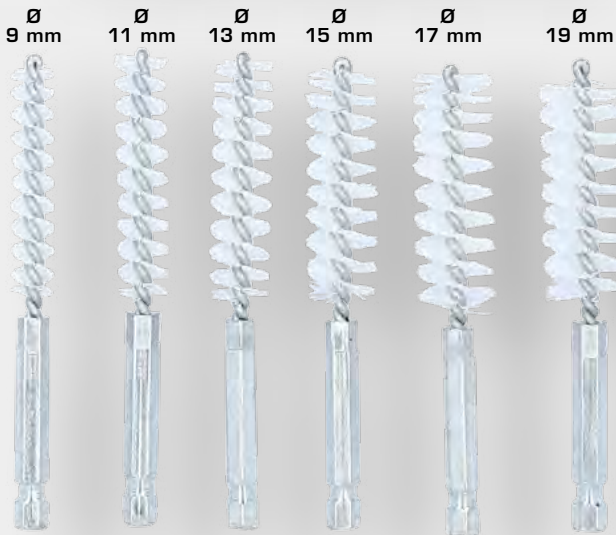

FILES AND BRUSHES

20
pcs.

1/4"
6,3 mm

BT103000
EAN 4042146859162
cleaning brush set, 20 pcs

24,90 €

Brass

Nylon

Steel