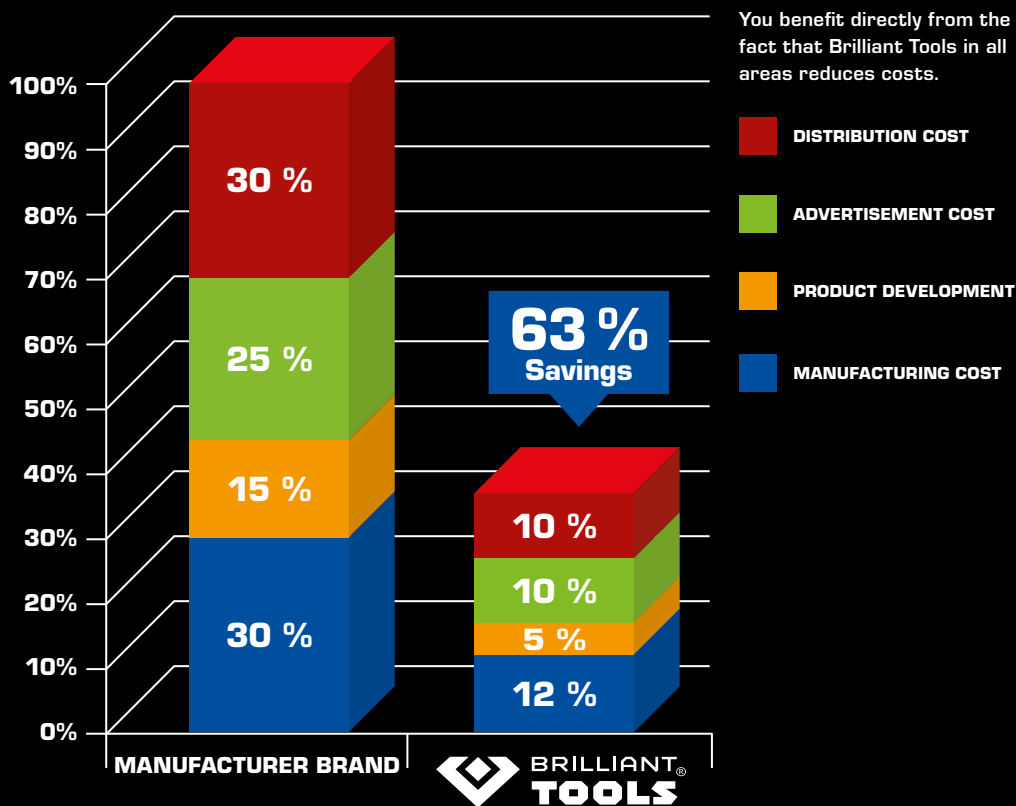

BRILLIANT TOOLS AT A GLANCE:

MORE THAN
1.500
TOOLS

clearly arranged
in our versatile
assortment

UP TO
63 %
SAVING

due to the smart
reduction to the
essentials

VIA
5.000
DEALERS

carry BRILLIANT TOOLS
articles in their
assortment

VIA
85.000
ARTICLE IMAGES

for best information.
What you see,
you get

OUR RECIPE FOR SUCCESS. THE SMART REDUCTION TO THE TO THE ESSENTIALS: QUALITY.

BRILLIANT TOOLS does not need a large distribution structure and extravagant marketing activities. Our target group is happy to do without. Instead, our customers buy at a favorable price, without having to lower their quality expectations.

PRODUCTION: INTERNATIONAL QUALITY: MADE IN GERMANY

Our tools are at home all over the world. Because in many countries very good tool manufacturers produce with tradition. Real professionals, from whom we manufacture with a clear conscience.