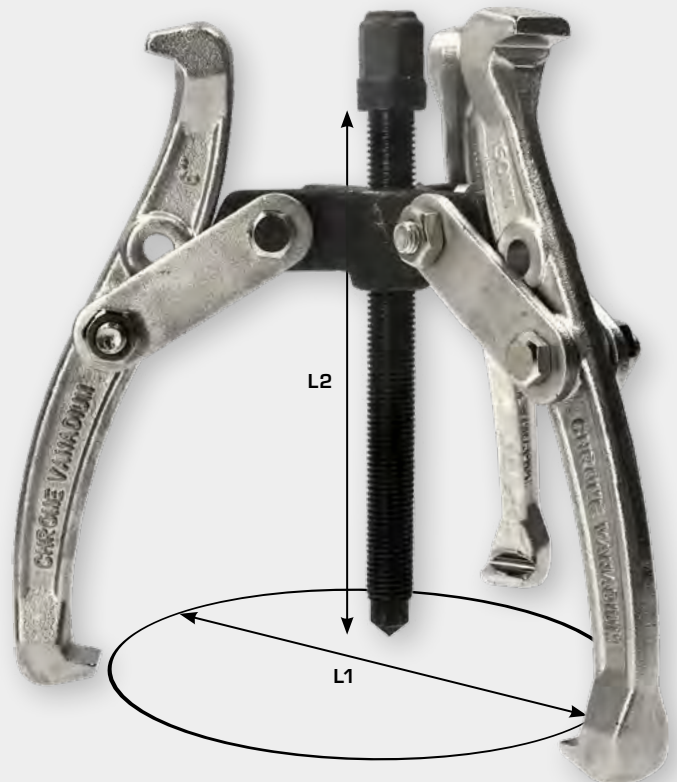

BT No.	L1 mm	L2 mm	EAN 4042146+	€
BT631024	50-90	110	844779	26,90
BT631025	60-120	140	844786	30,50
BT631026	80-200	200	844793	35,50