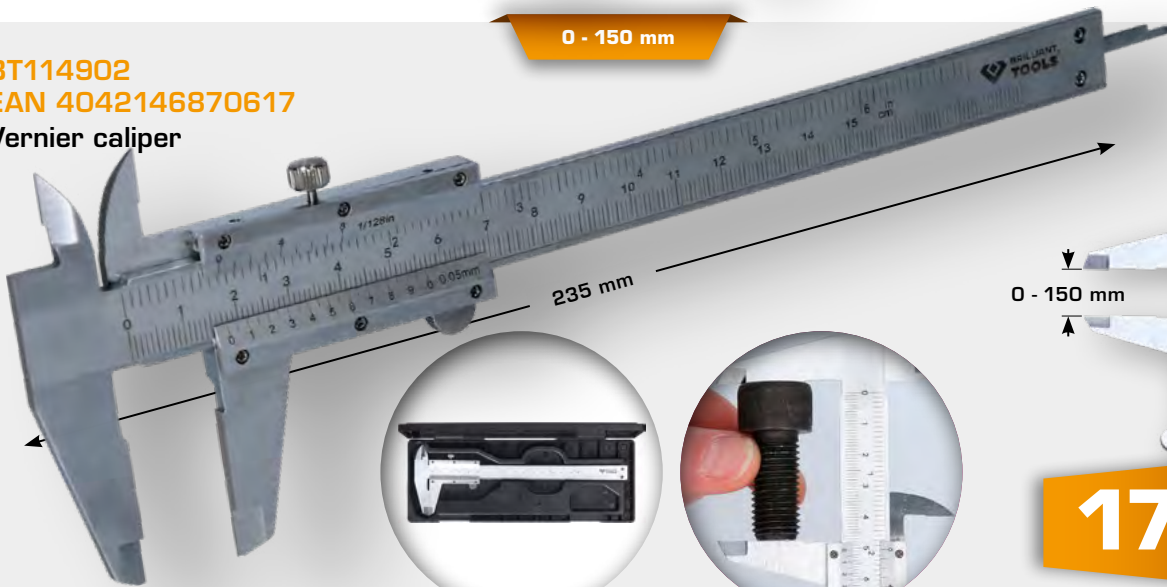

12,90 €

BT114902
EAN 4042146870617
Vernier caliper