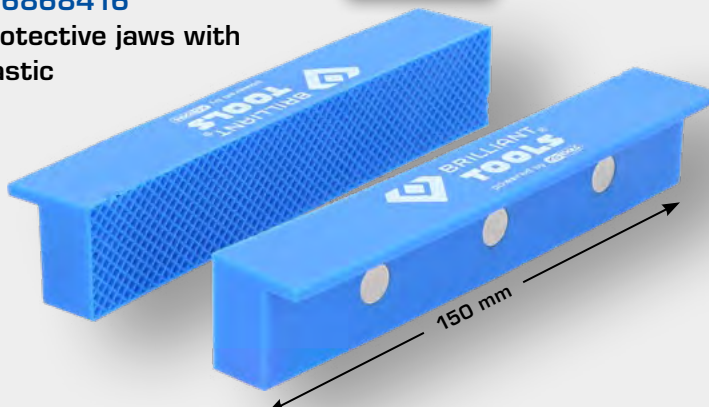

TPU

12,90 €

BT156941
EAN 4042146868416
Bench vice-protective jaws with structure, plastic

2
pcs.