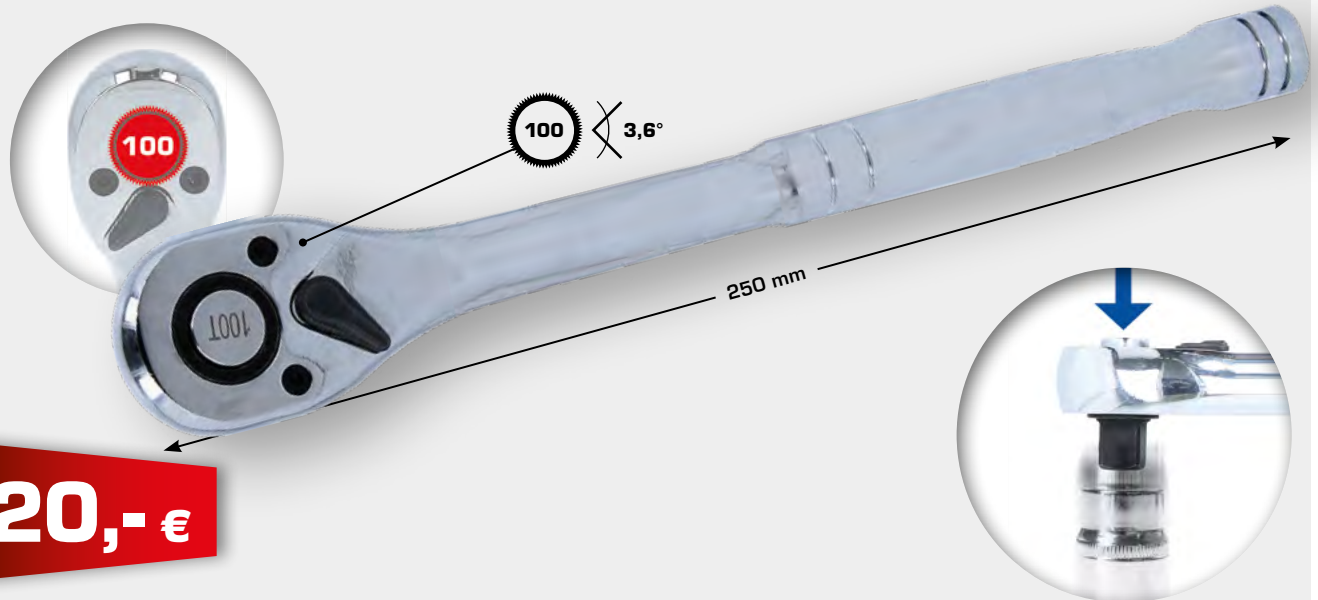

BT022995
EAN 4042146845004
1/2" reversible ratchet with metal handle, 100 tooth

1/2"
12,5 mm

100 3,6°

250 mm

20,- €