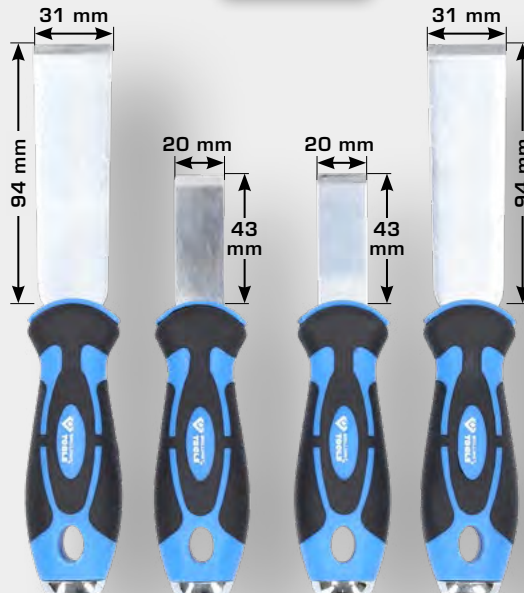

BT101922
EAN 4042146778418
Scraper

5,50 €

BT101923
EAN 4042146822968
Scraper

5,50 €

10 x ✓

BT101924
EAN 4042146865347
Scrapers set

2 pcs.

2,- €

BT101930
EAN 4042146866795
Universal scraper set

4 pcs.

40,- €