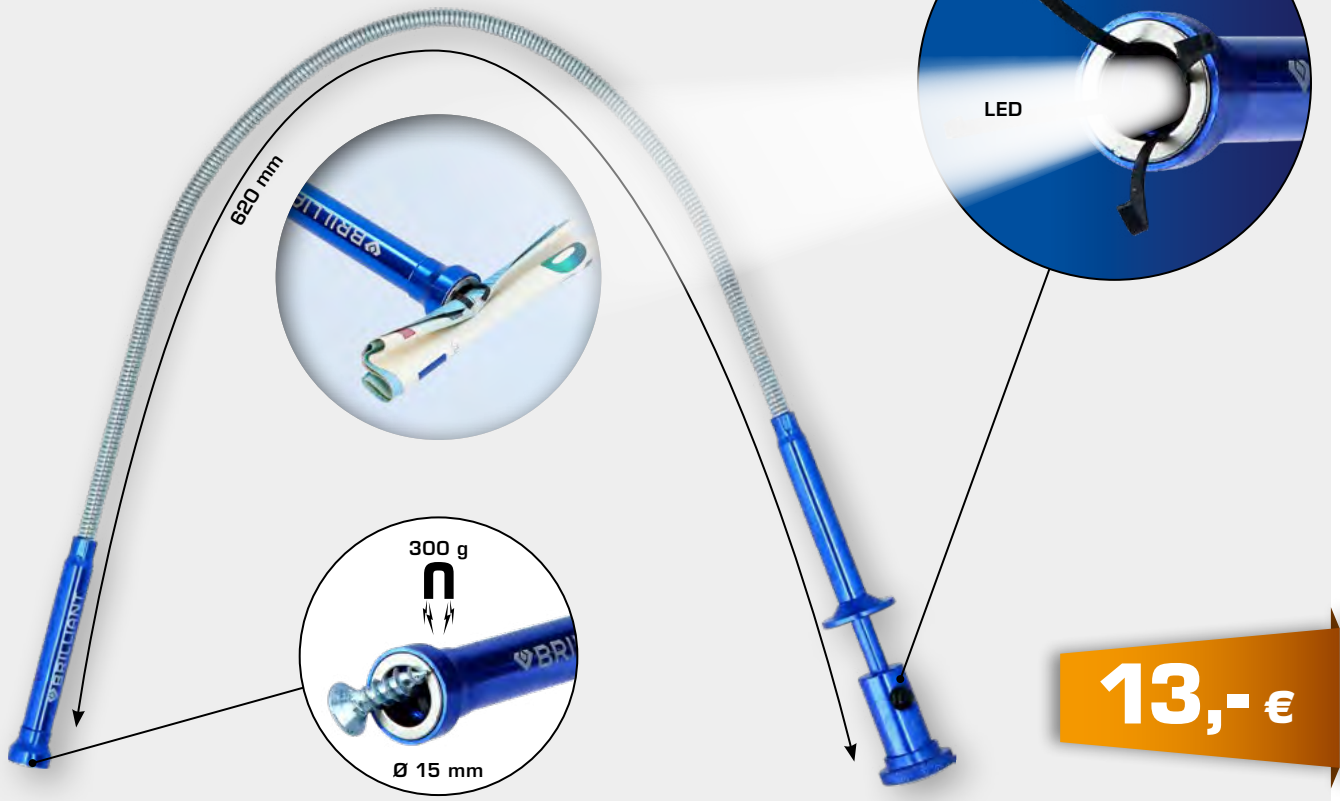

6,- €

BT115906
EAN 4042146870815
Magnet lifter with flexible shaft

9,- €

500 mm

BT115907
EAN 4042146870938

Claw grip with magnet and LED, rigid

BT115908
EAN 4042146870945

Claw grip with magnet and LED, adaptable