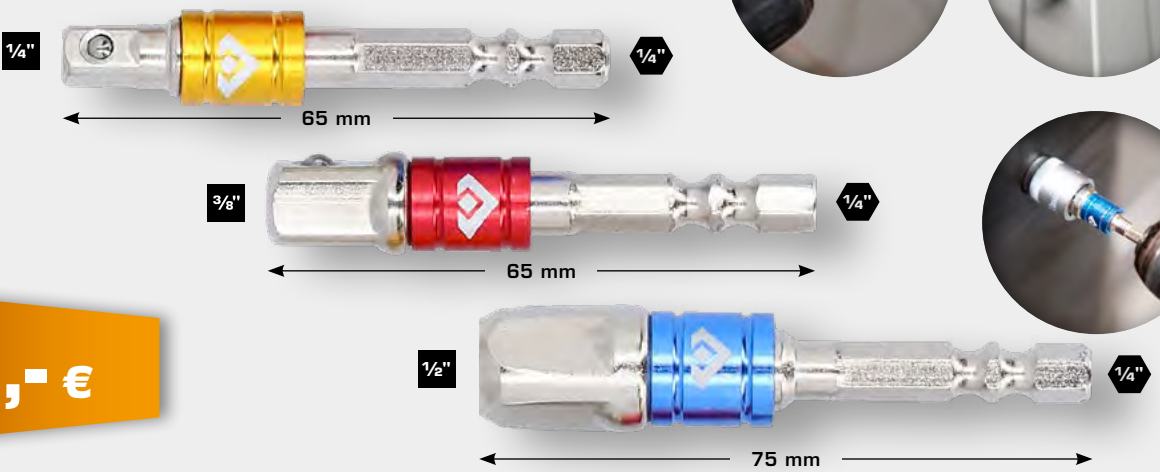

start from **3,50 €**

BT053001
EAN 4042146870600
 Angled bit holder, 105°

1/4"
 6,3 mm

9,- €

BT053003
EAN 4042146868461
 1/4" square drive-adaptor-set
 1/4" + 3/8" + 1/2", 3 pcs

3
 pcs.

1/4"
 6,3 mm
3/8"
 10 mm
1/2"
 12,5 mm