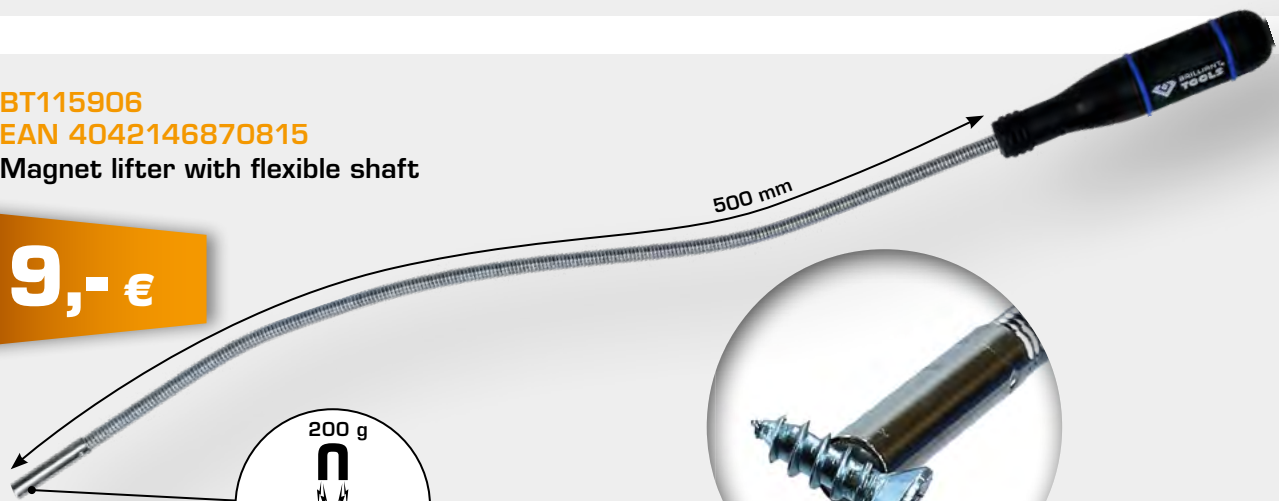

6,- €

BT115906
EAN 4042146870815
Magnet lifter with flexible shaft

9,- €

500 mm

BT115907
EAN 4042146870938

Claw grip with magnet and LED, rigid

BT115908
EAN 4042146870945

Claw grip with magnet and LED, adaptable