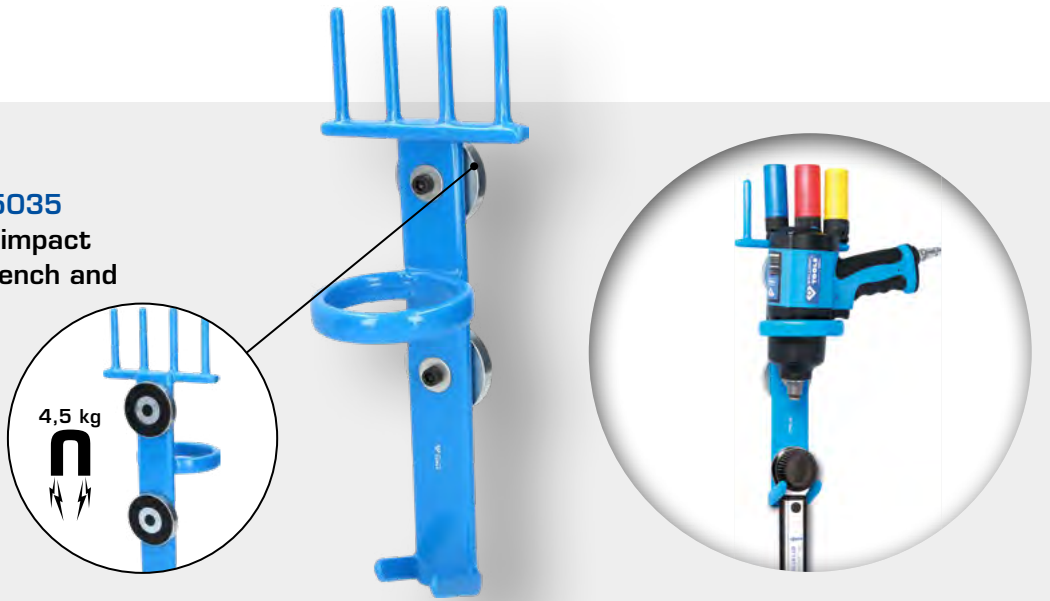

THEY KEEP THEIR PROMISES!

BT115902
EAN 4042146845035
Magnet holder for impact wrench, torque wrench and sockets

19,- €

BT160400
EAN 4042146863077
1/2" Mini pneumatic impact wrench 1.240 Nm

1.240 Nm