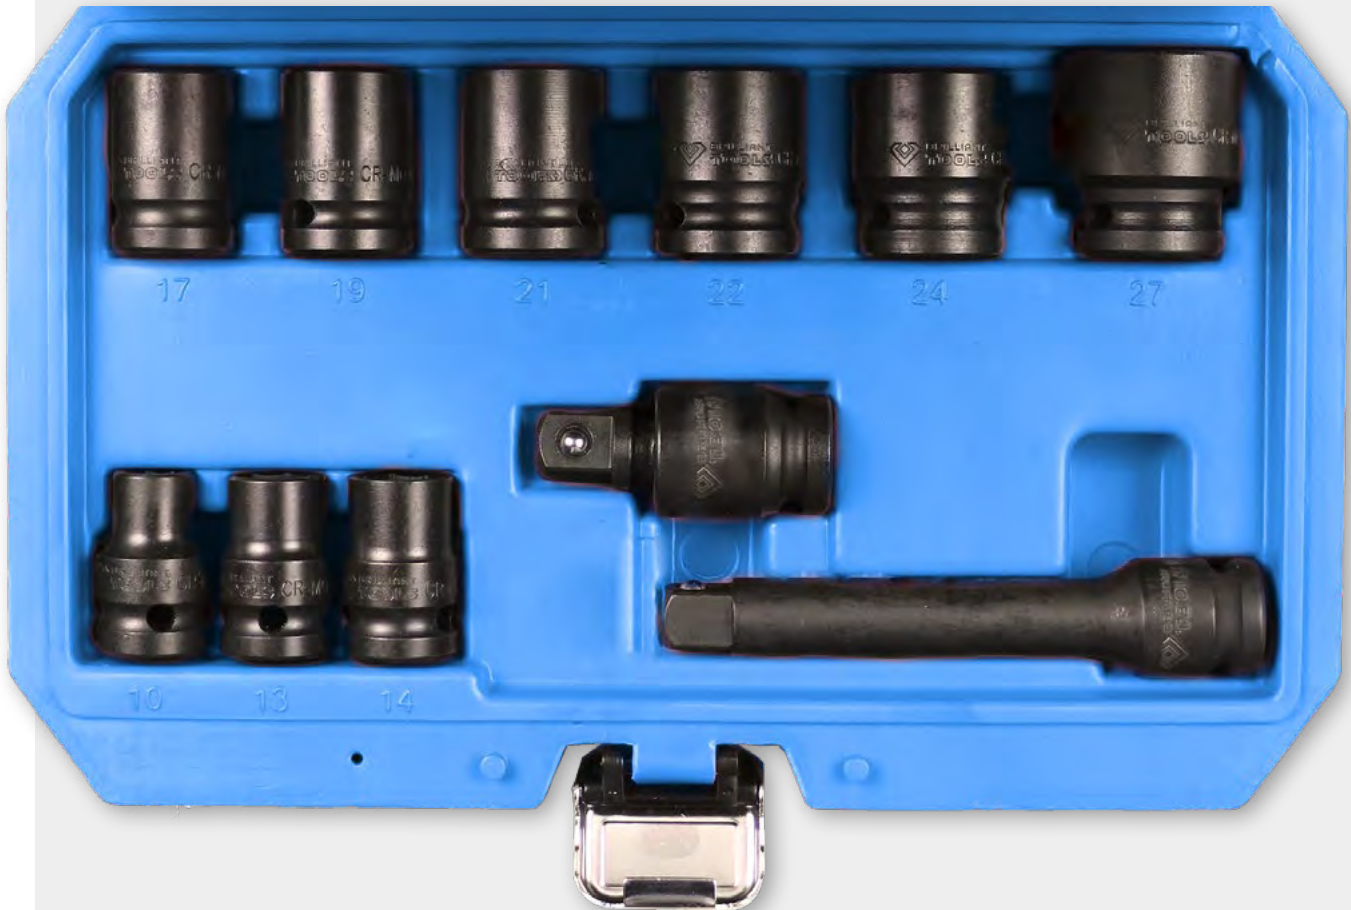

11
pcs.

1/2"
12,5 mm

BT022645
EAN 4042146870174
1/2" impact hexagon socket set,
short