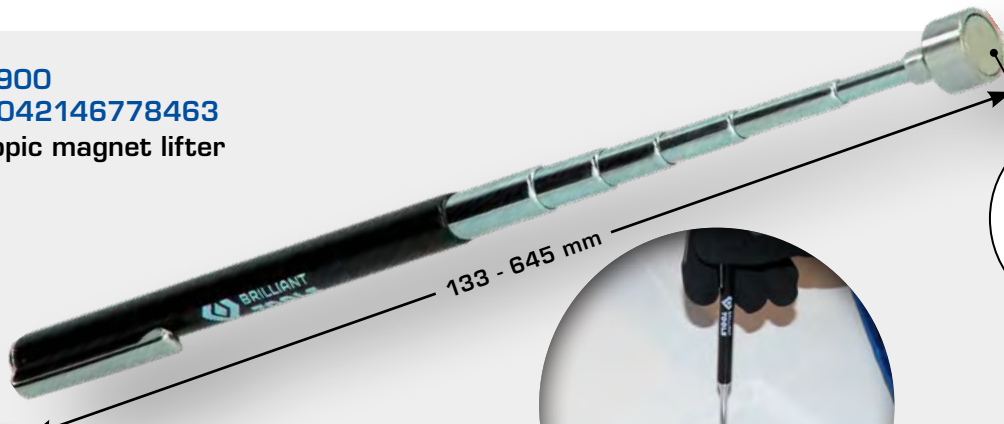

7,- €

BT115900
EAN 4042146778463
Telescopic magnet lifter