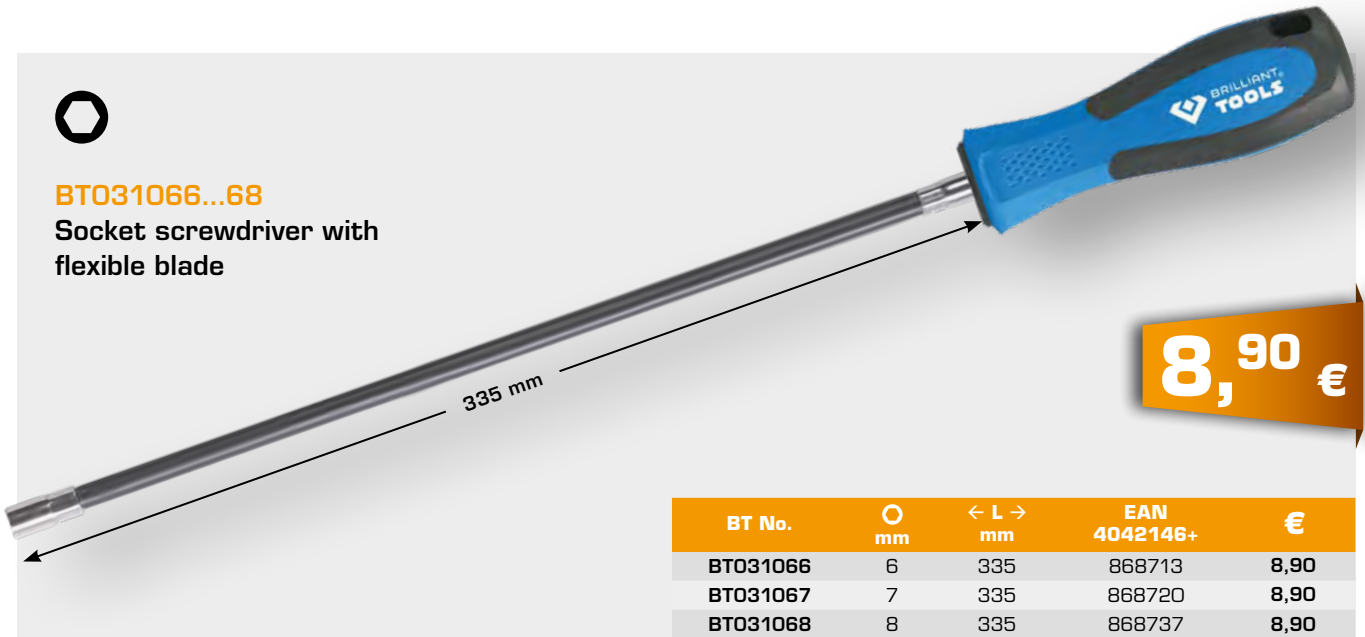

BT031066...68

Socket screwdriver with flexible blade

8,90 €

BT No.	Ø mm	← L → mm	EAN 4042146+	€
BT031066	6	335	868713	8,90
BT031067	7	335	868720	8,90
BT031068	8	335	868737	8,90

**WITH THIS YOU
MAKE A LOT OF PRESSURE!**