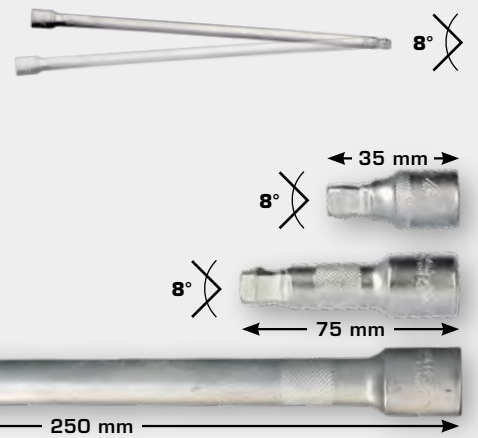

BT022911...913

1/2" wobble extension

1/2"
12,5 mm

BT No.	← L → mm	EAN 4042146+	€
BT022911	50	777657	4,50
BT022912	75	777664	5,50
BT022913	250	777671	8,90

start from **4,50** €