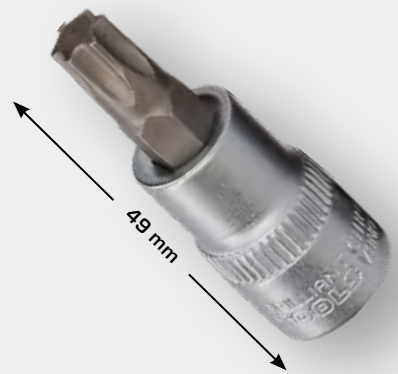

3/8"
10 mm

start from **3,50 €**

BT021870...876
3/8" hexagonal bit socket

BT No.	⬤	< L > mm	EAN 4042146+	€
BT021870	3	49	775516	3,50
BT021871	4	49	775523	3,50
BT021872	5	49	775530	3,50
BT021873	6	49	775547	3,50
BT021874	7	49	775554	4,50
BT021875	8	49	775561	4,50
BT021876	10	49	775578	4,50

3/8"
10 mm

start from **3,50 €**

BT021930...932
3/8" TORX® bit socket,
tamper-proof

BT No.	⬤	< L > mm	EAN 4042146+	€
BT021930	T40	49	775646	3,50
BT021931	T45	49	775653	3,50
BT021932	T50	49	775660	4,50

3/8"
10 mm

start from **3,50 €**

BT021940...949
3/8" TORX® bit socket

BT No.	⬤	< L > mm	EAN 4042146+	€
BT021940	T15	49	775677	3,50
BT021941	T20	49	775684	3,50
BT021942	T25	49	775691	3,50
BT021943	T27	49	775707	3,50
BT021944	T30	49	775714	3,50
BT021945	T40	49	775721	3,50
BT021946	T45	49	775738	3,50
BT021947	T47	49	775745	3,50
BT021948	T50	49	775752	4,50
BT021949	T55	49	775769	4,50