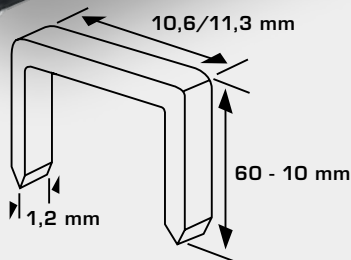

5,50 €

BT156912
EAN 4042146871287
Hammer tacker for wire staples