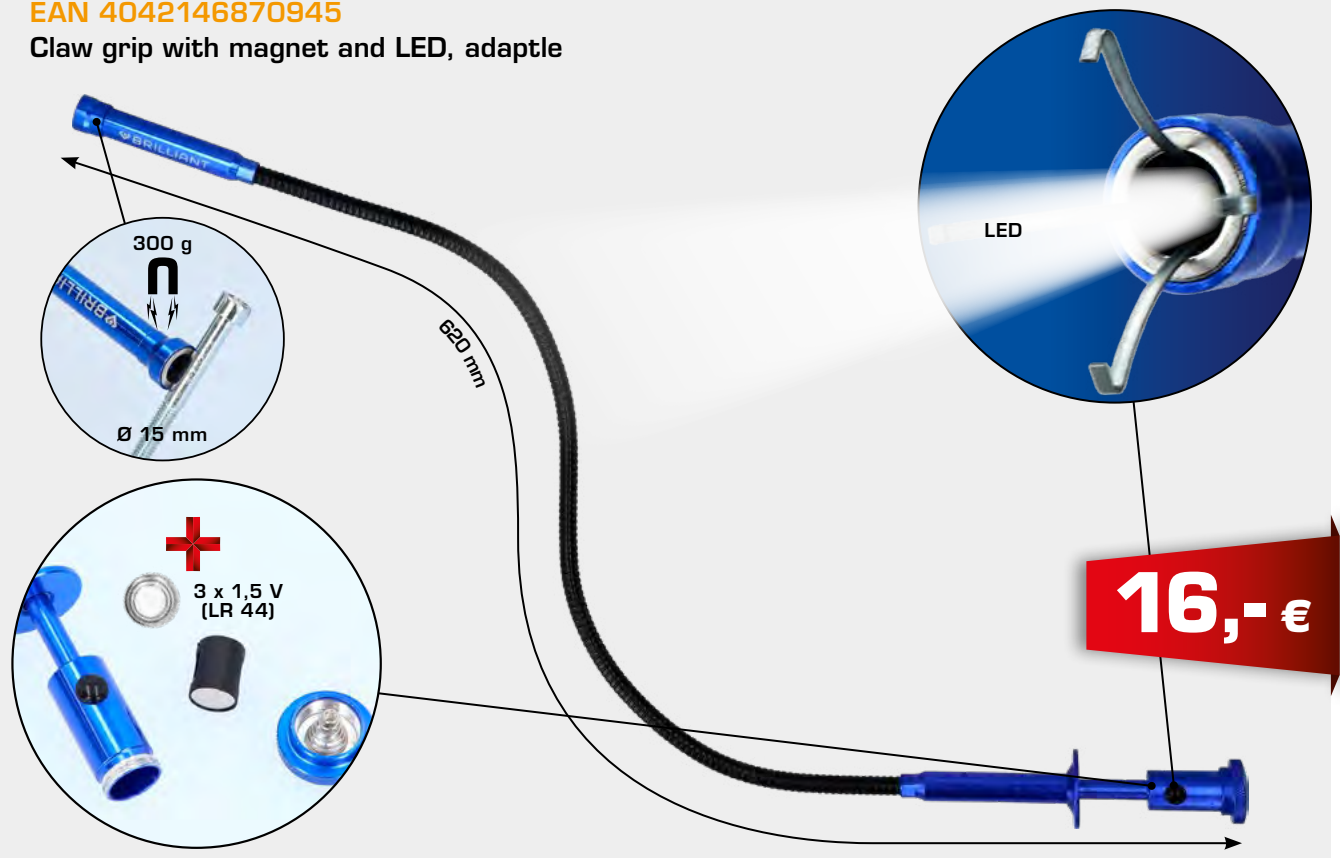

6,- €

BT115906
EAN 4042146870815
Magnet lifter with flexible shaft

9,- €

500 mm

BT115907
EAN 4042146870938

Claw grip with magnet and LED, rigid

BT115908
EAN 4042146870945

Claw grip with magnet and LED, adaptable