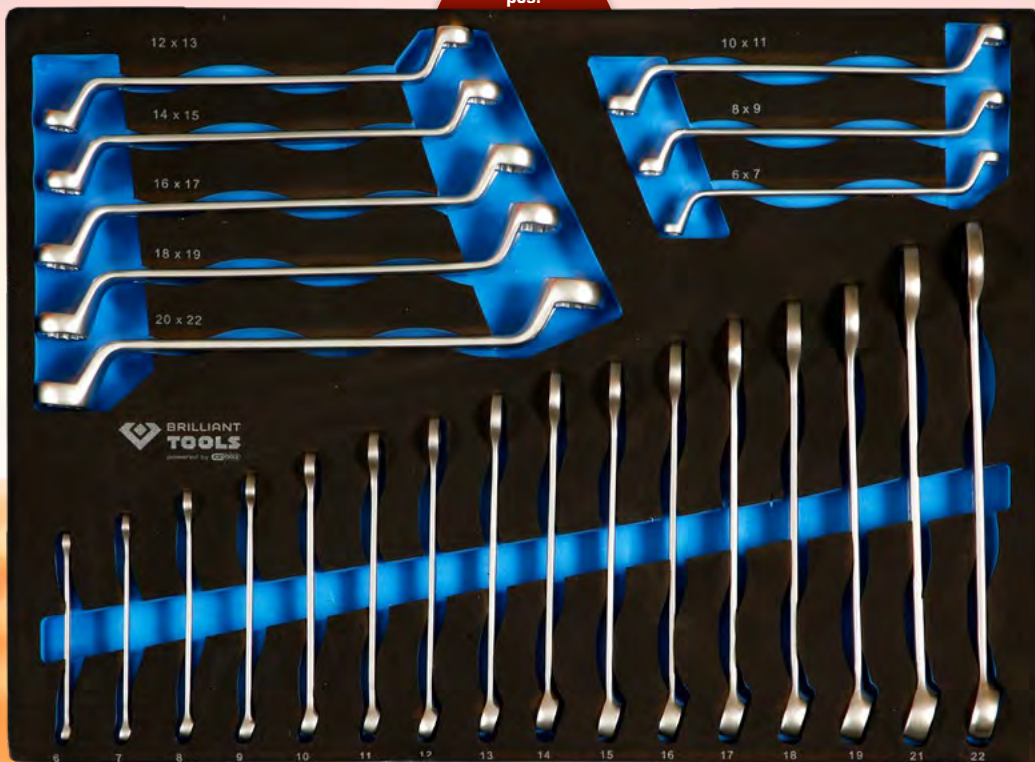

24
pcs.

BT158024

Combination and double-end ring spanner

13
pcs.