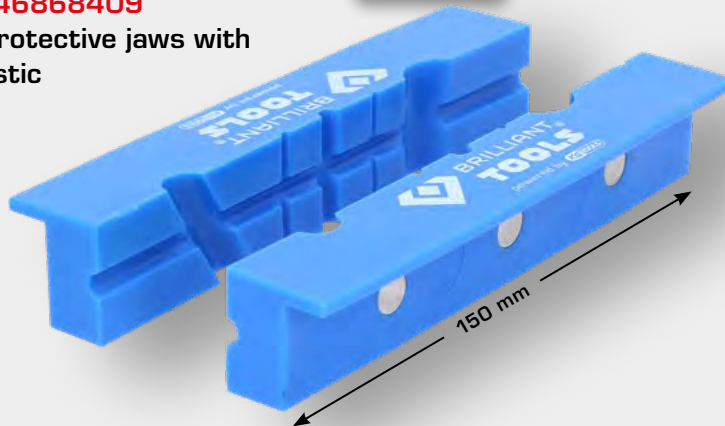

17,- €

6", 150 mm

BT156942
EAN 4042146870518
Bench vice 6", 150 mm

133,90 €

BT156940
EAN 4042146868409
Bench vice-protective jaws with notches, plastic

2
pcs.

TPU

12,90 €