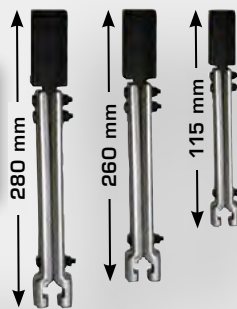

14
pcs.

BT631000
EAN 4042146780855
Universal puller set, 14 pcs

180,90 €