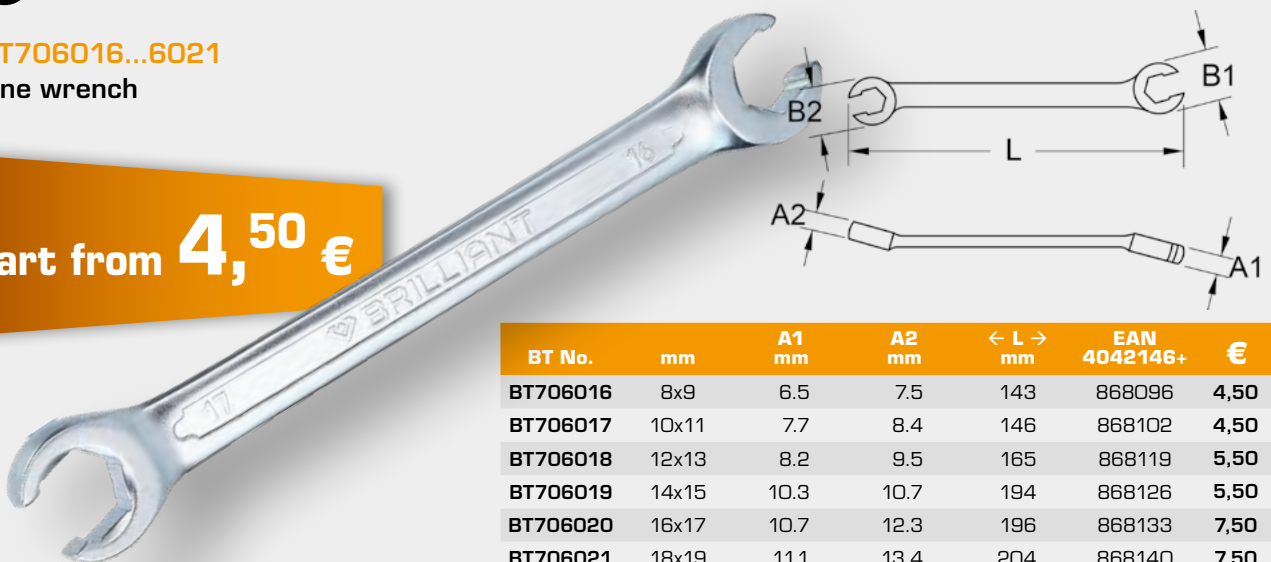

BT706016...6021

Line wrench

start from **4,50 €**