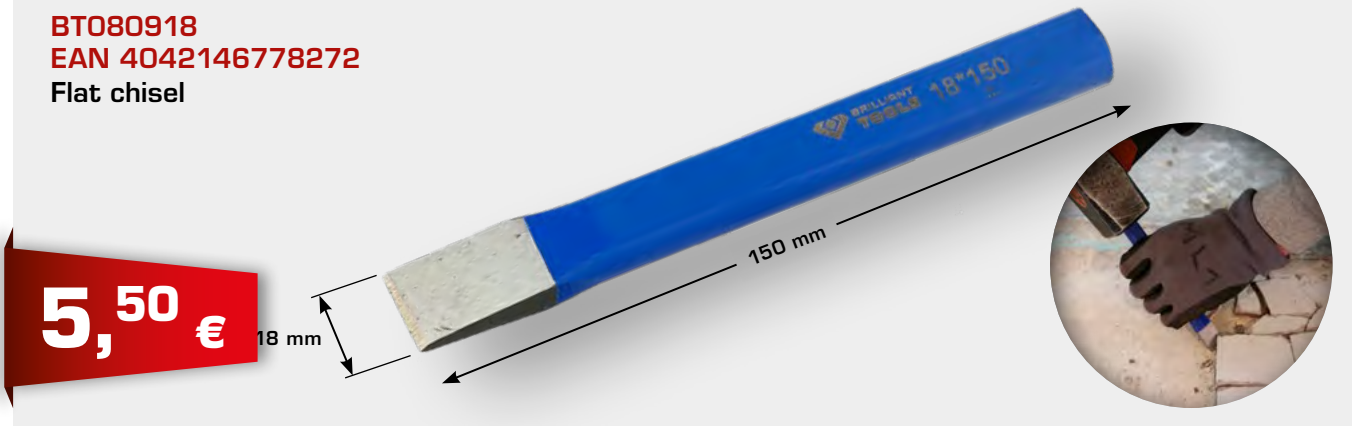

CHISEL / PUNCH / LEVER

BT080918
EAN 4042146778272
Flat chisel