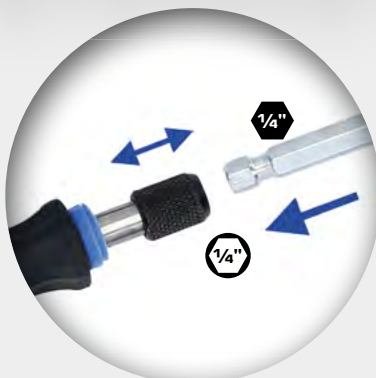

Brass

Nylon

Steel

STEEL

BT706002
EAN 4042146813089
Steel hand wire brush,
4 rows, 290 mm

3,50 €

STAINLESS STEEL

BT706003
EAN 4042146813096
Stainless steel hand wire brush,
3 rows, 290 mm