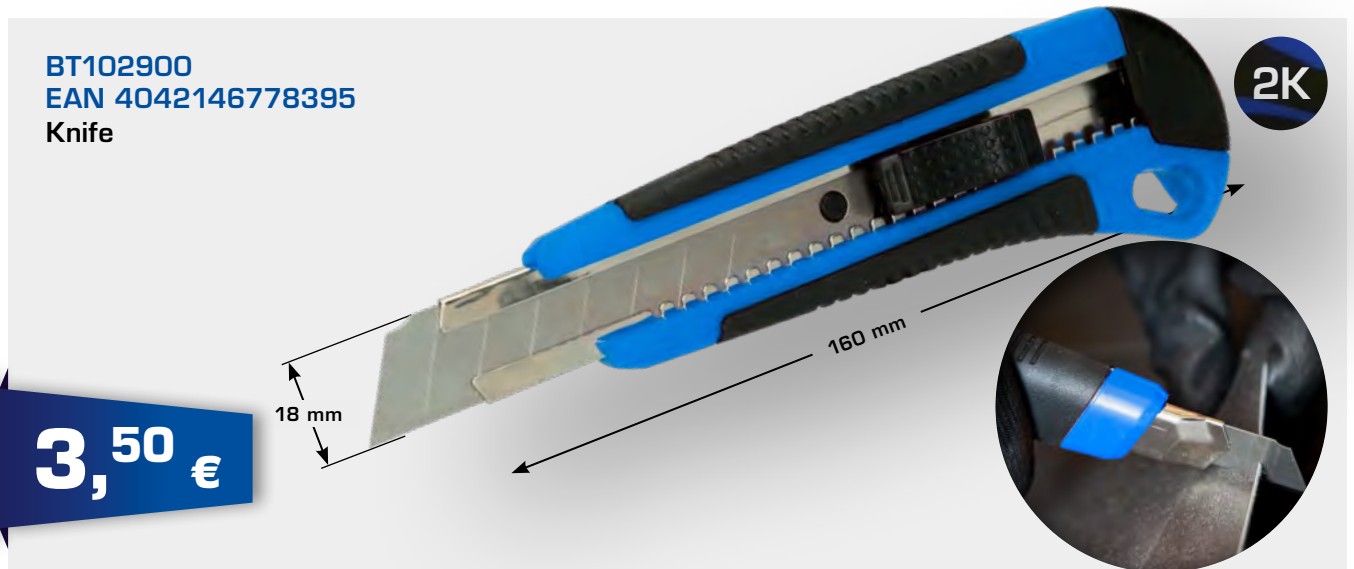

Folding knife with locking function and bag

12,- €

BT102900

EAN 4042146778395

Knife

2K

3,50 €

BT102901